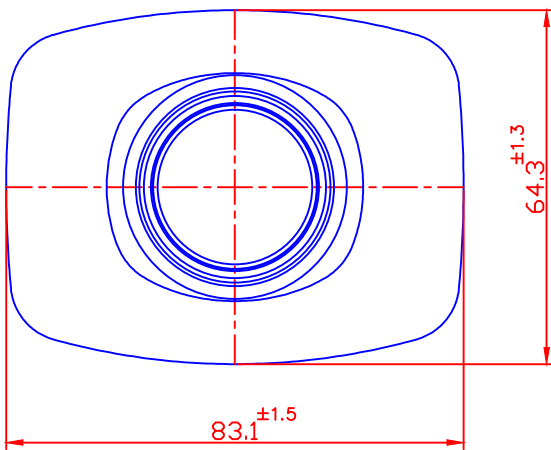

±1.6

111 2 03 0750

Onay/Customer Approval:

Tarih/Date:

REV NO	AÇIKLAMALAR-EXPLANATIONS	TARİH DATE	YAPAN MADE BY	KONTROL ÖRNEK BY
1/1				
ÖLÇEK SCALE				
1/1				
IS				
<b>BETİ KÖŞELİ YAĞLIK</b>				
<i>Mirasata Gıda Sanayi A.Ş.</i>				
				
ÇİZEN-DRAWN BY	CEM AYDEMİR	DOLUMLU HAÇI	cc.	750 <sup>±10</sup>
KONTROL-CHK'D BY	EMRAH OKTAYKAN	SİLME HAÇI	cc.	784 <sup>±10</sup>
TARİH-DATE	26.11.2010	BRUTTO CAG.	gr.	~550
KALIP NO.-MOULD NO.	01M1318-02	AĞIRLIK-WEIGHT	gr.	~550
111 2 03 0750				