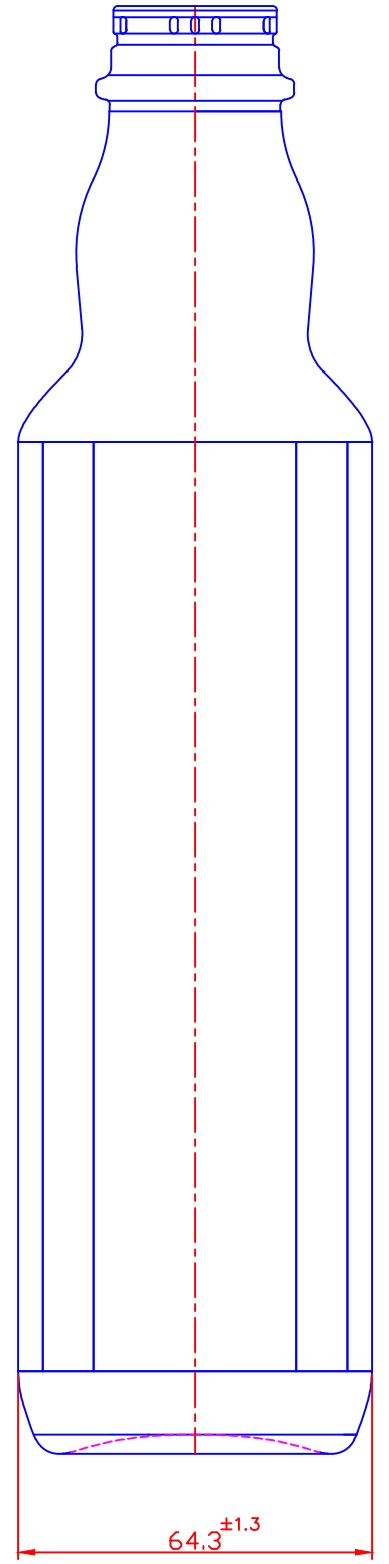

±1.6

111 2 03 0750

Onay/Customer Approval:

Tarih/Date:

REV NO	AÇIKLAMALAR-EXPLANATIONS	TARİH DATE	YAPAN MADE BY	KONTROL ÖRNEK BY
1/1				
ÖLÇEK SCALE				
1/1				
IS				
<b>BETİ KÖŞELİ YAĞLIK</b>				
<i>Mirasata Gıda Sanayi A.Ş.</i>				
				
ÇİZEN-DRAWN BY	CEM AYDEMİR	DOLUMLU HAÇI	cc.	750 <sup>±10</sup>
KONTROL-CHK'D BY	EMRAH OKTAYKAN	SİLME HAÇI	cc.	784 <sup>±10</sup>
TARİH-DATE	26.11.2010	BRUTTO CAG.	gr.	~550
KALIP NO.-MOULD NO.	01M1318-02	AĞIRLIK-WEIGHT	gr.	~550
111 2 03 0750				