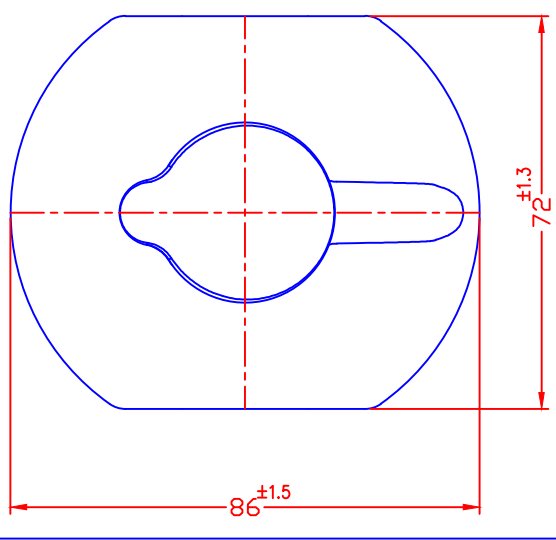

Onay/Customer Approval:
Tarih/Date:

111 2 02 0750

REV NO	AÇIKLAMALAR-EXPLANATIONS	TARİH DATE	YAPAN MADE BY	KONTROL ÇEKİDİ BY
1/1				
ÖLÇEK SCALE	1/1			
				
ÇİZEN-DRAWN BY	CEM AYDEMİR	DOĞULU HAKKI	cc.	750 ±10
KONTROL-CHKD BY	EMRAH OKTAYKAN	SİME HACI	cc.	775 ±10
TARİH-DATE	26.11.2010	BRN/MLL ÇAP.	cc.	
		AĞIRLIK-WEIGHT	gr.	~520
KAP. NO.-MOUD NO	01M1173	ÜRÜN NO.-PRODUCT NO.		111 2 02 0750