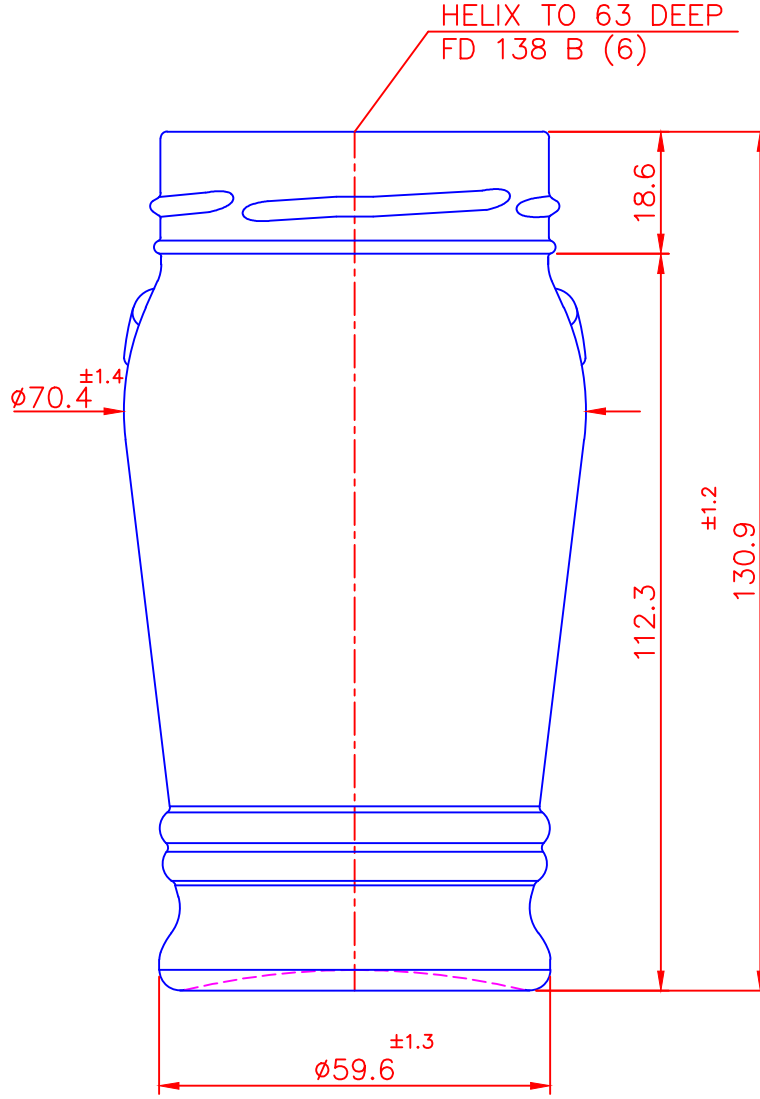

Onay/ Customer Approval:

Tarih/Date:

111 1 01 0314

REV NO	AÇIKLAMALAR-EXPLANATIONS	TARİH DATE	YAPAN MADE BY	KONTROL CH'K'D BY
		ÇİZEN-DRAWN BY CEM AYDEMİR	DOLUM HACMI FILING CAP. cc.	314 ±6
		KONTROL-CH'K'D BY EMRAH OKTAYKAN	SİLME HACMI BRIMFULL CAP. cc.	314 ±6
		TARİH-DATE 24.12.2011	AGIRLIK-WEIGHT gr.	~195
ÖLÇEK: SCALE: 1/1	IS	KALIP NO:-MOULD NO: ÜRÜN NO:-PRODUCT NO:		
		01M1177-1	111 1 01 0314	